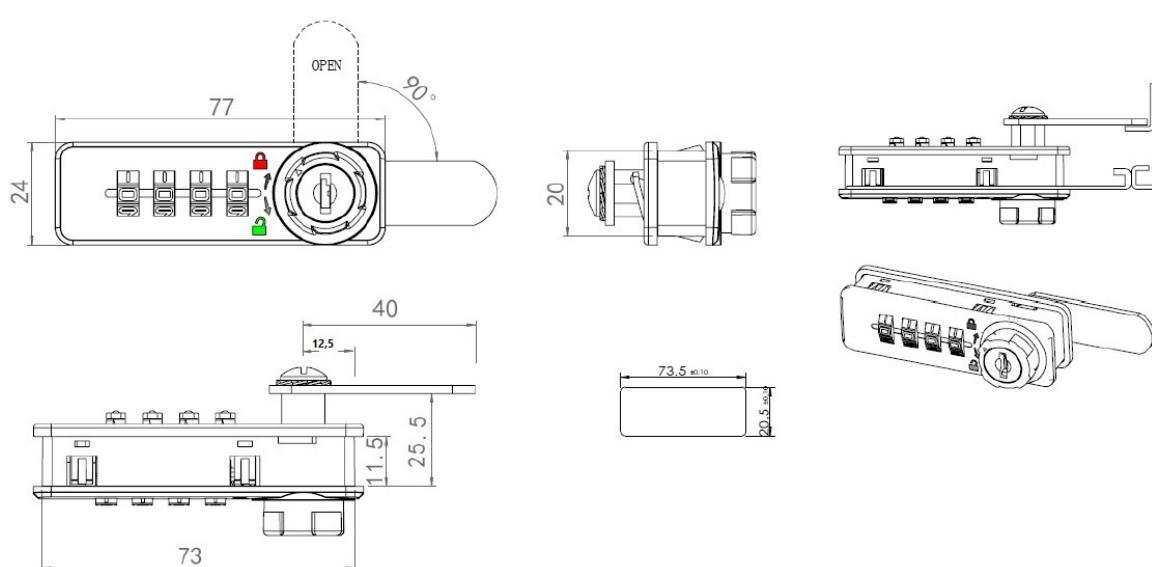

PRODUCT SHEET

Description:

Combi. Cam Lock M906, Private, 4-Digit, LH, 90DG, MK+Code Finder, Black, 73X20X15,5mm, Straight Cam C/E:40mm,, Closed 9`Clock, Open 12 O`Clock, Pre-coded 0000, Master, Key System #J13, Cylinder Centre to Edge of Lock Body: 12mm,, F/0,8-1,0mm Metal Panels Thickness, Horizontal Installation

Item number:

14.08.243-0

Units	Box	Carton	HS Code	Barcode
Pcs.	20	200	8301300000	
				5704866496704

SISO A/S

Mileparken 11
DK-2740 Skovlunde
Denmark
VAT: DK 24786013

Phone +45 45 830 900

www.siso.dk
siso@siso.dk

Danske Bank
Nytorv Branch
Copenhagen
SWIFT: DABADKKK

Account no.
4180 3112 112936
IBAN Account
DK7230003112112936